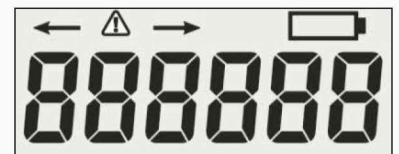

EAS

Europe's most popular EAS accessories at the best possible price.

People Counter

The COUNT IT People Counter is a bi-directional people counter set. The principle is based on the interruption of a horizontal infrared beam. The transmitter transmits the infrared beam to the receiver. When this infrared beam is interrupted, eg. by a person, the receiver detects this and will increase the count value on the display.

Users can choose which count direction is displayed. Because of the innovative use of electronics, the counter can run for approximately 1 year on one set of batteries, without compromising the counting distance.

Specifications

Description	COUNT-IT People Counter
Article code	XA-STPCBI004
Max. counter value	999.999 in both directions
Max. Width	Up to 5 meters
Dimensions	116*70*26 mm
Power	1.5V Alkaline batteries
Material	ABS
Color	Black