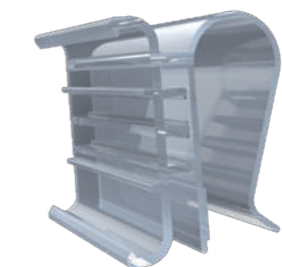

Rail

SR6142

Use with ESL

Dimension (mm) : 50*39*L | Description: Custom available

Product use demonstration:
<https://sy1.iknowmuch.com/ishelf/imgs/esl/SR6124.mp4>

Clip

SR6146

Use with ESL

Dimension (mm) : 37.5*25.8*L | Description: Custom available

Product use demonstration:
<https://sy1.iknowmuch.com/ishelf/imgs/esl/SR6124.mp4>

Clip

SR6148 Use with ESL

Dimension (mm) : 37.9*9.7*29

Product use demonstration:
<https://sy1.iknowmuch.com/ishelf/imgs/esl/SR6148.mp4>
(For shelf of 1-2.2mm thickness)

Clip

SR6149 Use with ESL

Dimension (mm) : 40.4*20.6*29

Product use demonstration:
<https://sy1.iknowmuch.com/ishelf/imgs/esl/SR6149.mp4>
(For shelf of 1-2.2mm thickness)

Tool

SR6121 Use with ESL

Dimension (mm) : 80.8*47*5.8